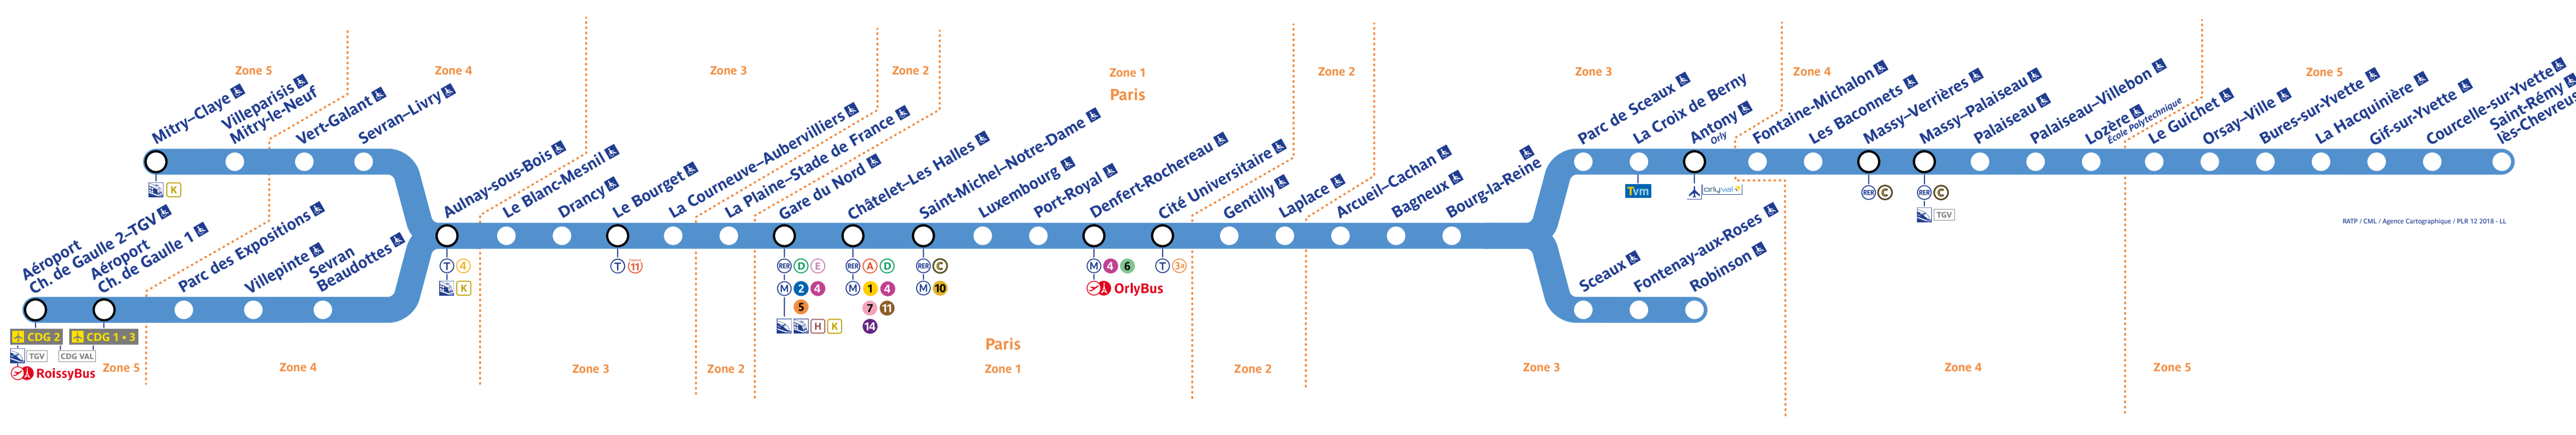

Aéroport Ch. de Gaulle 2 - TGV • Mitry-Claye

Le mercredi 19 octobre 2022

Table of train arrivals and departures for the morning (05:00 to 09:00) on Wednesday, October 19, 2022. Columns include destination, arrival time, and departure time.

Table of train arrivals and departures for the afternoon (13:00 to 19:00) on Wednesday, October 19, 2022. Columns include destination, arrival time, and departure time.

Table of train arrivals and departures for the evening (19:00 to 23:00) on Wednesday, October 19, 2022. Columns include destination, arrival time, and departure time.